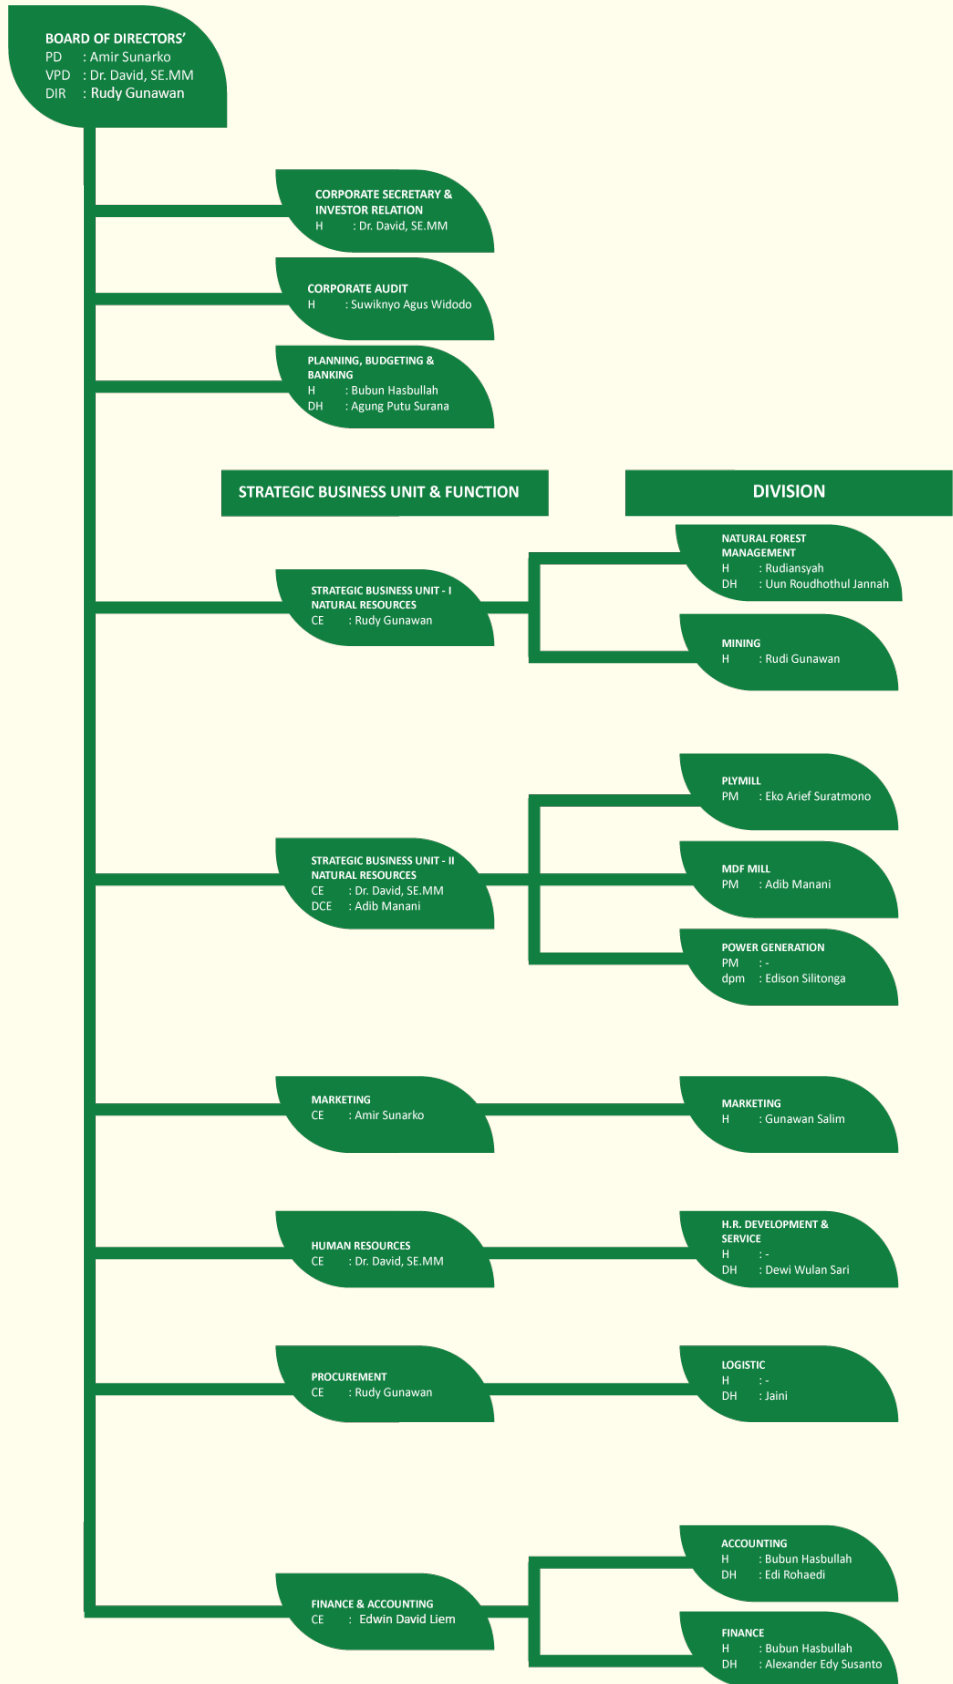

STRUKTUR ORGANISASI

ORGANIZATION STRUCTURE

KETERANGAN :

- PD : PRESIDENT DIRECTOR
- VPD : VICE PRESIDENT DIRECTOR
- DIR : DIRECTOR
- CE : CHIEF EXECUTIVE

- DCE : DEPUTY CHIEF EXECUTIVE
- H : HEAD
- DH : DEPUTY HEAD
- PM : PLANT MANAGER
- DPM : DEPUTY PLANT MANAGER